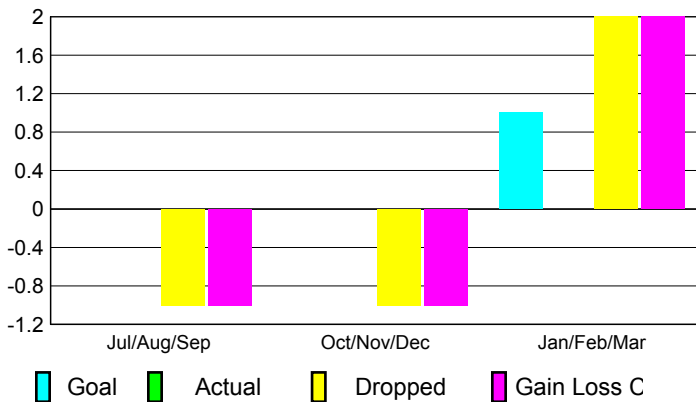

2008-2009 GMT Quarterly Report for District (or Undistricted) **District 3 H**

GMT: **LELAND KOLKMEYER**

Location: **OKLAHOMA**

GMT CA: **1 & 2**

CLUBS

Club Results 2008-2009

Clubs 2007-2008

Month	New Club Goal	Actual New Clubs	Actual Dropped Clubs	Gain/Loss of Clubs	Gain/Loss of Clubs
Jul/Aug/Sep	0	0	-1	-1	0
Oct/Nov/Dec	0	0	-1	-1	0
Jan/Feb/Mar	1	0	2	2	0
Totals	1	0	0	0	0

Club Results 2008-2009

Goal, New, Dropped, Gain/Loss

Comparison of Club Gain/Loss

Current Year Compared to the Previous Year

YTD Status Quo Clubs 2008-2009

Status Quo Clubs Compared to Status Quo Members

MEMBERSHIP

Membership Results 2008-2009

Membership 2007-2008

Month	Net Memb Goal	Actual New Memb	Actual Dropped Memb	Gain/Loss of Memb	Gain/Loss of Memb
Jul/Aug/Sep	0	28	-53	-25	-6
Oct/Nov/Dec	1	22	-23	-1	2
Jan/Feb/Mar	10	21	-34	-13	-4
Totals	11	71	-110	-39	-8