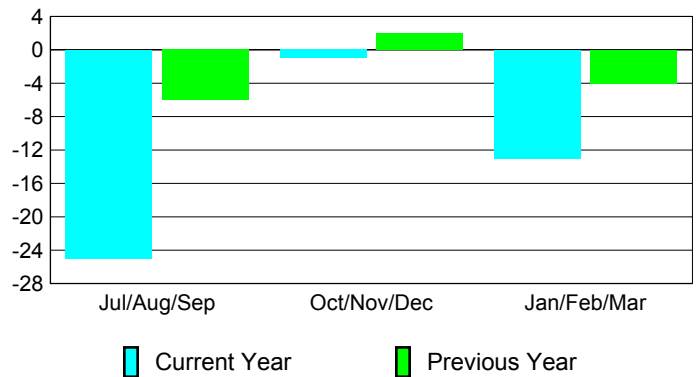

Membership Results 2008-2009

Membership 2007-2008

Month	Net Memb Goal	Actual New Memb	Actual Dropped Memb	Gain/Loss of Memb	Gain/Loss of Memb
Jul/Aug/Sep	0	28	-53	-25	-6
Oct/Nov/Dec	1	22	-23	-1	2
Jan/Feb/Mar	10	21	-34	-13	-4
Totals	11	71	-110	-39	-8

Membership Results 2008-2009

Goal, New, Dropped, Gain/Loss

Comparison of Membership Gain/Loss

Current Year Compared to the Previous Year

Gender Comparison 2008-2009