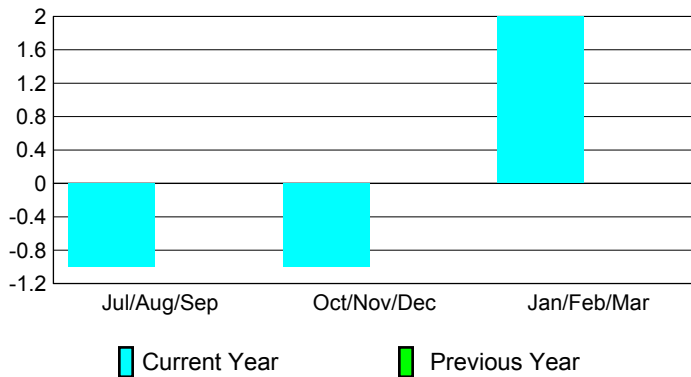

2008-2009 GMT Quarterly Report for District (or Undistricted) **District 3 H**

GMT: **LELAND KOLKMEYER**

Location: **OKLAHOMA**

GMT CA: **1 & 2**

CLUBS

Club Results 2008-2009

Clubs 2007-2008

Month	New Club Goal	Actual New Clubs	Actual Dropped Clubs	Gain/Loss of Clubs	Gain/Loss of Clubs
Jul/Aug/Sep	0	0	-1	-1	0
Oct/Nov/Dec	0	0	-1	-1	0
Jan/Feb/Mar	1	0	2	2	0
Totals	1	0	0	0	0

Club Results 2008-2009

Goal, New, Dropped, Gain/Loss

Comparison of Club Gain/Loss

Current Year Compared to the Previous Year

YTD Status Quo Clubs 2008-2009

Status Quo Clubs Compared to Status Quo Members

MEMBERSHIP